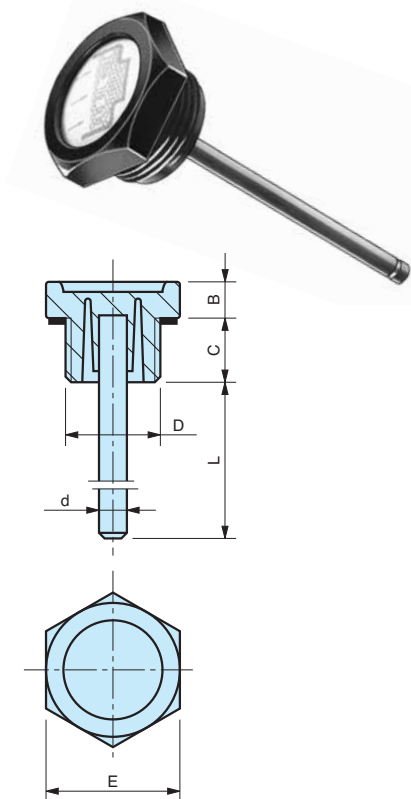

TAO

Tappo olio Oil plug

Bouchon d'huile

Fissaggio per avvitamento.
Screw-fit.

Montage vissé.

cod.	modello	D	E	B	C	d	L	Peso gr.	
6312600	TAO/1	18 x 1,5	26	7	12	5	180	32	} NEUTRO CON ASTA WITHOUT LABEL SANS SYMBOLE AVEC JAUGE
6312605	TAO/2	1/4" gas	17	6	10	5	180	32	
6312610	TAO/3	1/4" gas	22	7	10	5	180	32	
6312615	TAO/4	3/8" gas	22	7	11	5	180	34	
6312620	TAO/5	1/2" gas	26	7	12	5	180	36	
6312625	TAO/6	3/4" gas	32	8	12	5	180	39	
6312630	TAO/7	1" gas	38	9	13	5	180	42	
6312100	TCA/1	18 x 1,5	26	7	12	5	180	32	} CARICO CON ASTA WITH LABEL AVEC SYMBOLE ET JAUGE
6312105	TCA/2	1/4" gas	17	6	10	5	180	32	
6312110	TCA/3	1/4" gas	22	7	10	5	180	32	
6312115	TCA/4	3/8" gas	22	7	11	5	180	34	
6312120	TCA/5	1/2" gas	26	7	12	5	180	36	
6312125	TCA/6	3/4" gas	32	8	12	5	180	39	
6312130	TCA/7	1" gas	38	9	13	5	180	42	

NOTE: Vengono forniti completi di guarnizione in gomma sintetica antiolio, non montata. A richiesta si forniscono anche con foro di sfiato.

Materiale: Tecnopolimero nero.
Black thermoplastic.
Technopolymère noir.